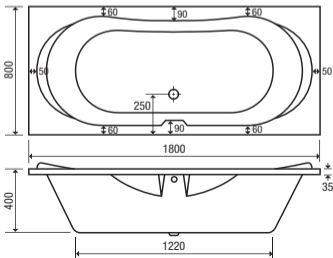

**BM 01**

Length: 1800 mm

Width: 800 mm

Depth: 400 mm

Taurus