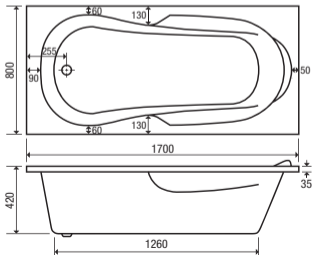

**BM 02**

Length: 1700 mm

Width: 800 mm

Depth: 420 mm

Magna